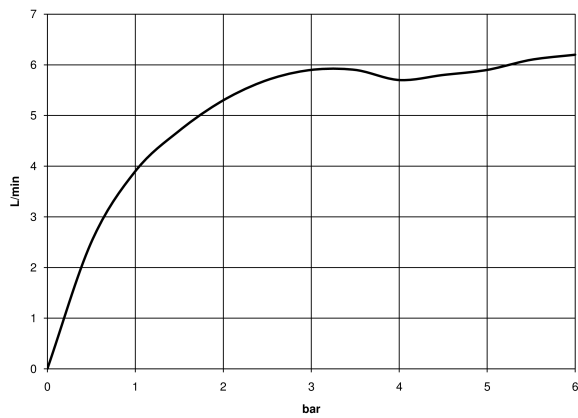

TARA Three-hole basin mixer with pop-up waste - Brushed Champagne (22kt Gold)

TARA

20 705 882

- 166mm projection
- pivotable spout 360°
- circular, air-enriched flow
- height of mixer 145 mm
- height up to aerator 65 mm
- hole diameter valve 32 mm
- hole diameter spout 35 mm
- rosette Ø 55 mm
- 2x screw-in M 10 x 1 pressure hose, leak-tested
- max. flow 5.7 l/min
- lead-free
- This product can help a building meet the requirements of Green Building Rating Systems, e.g. LEED®, BREEAM®, DGNB

Flow rate chart

Certificates

LGA_38417.

GDV_0400289.

WRAS_2303029.

TARA Three-hole basin mixer with pop-up waste - Brushed Champagne (22kt Gold)

TARA

20 705 882
Parts for other
finishes can be found
here: [Chrome](#)