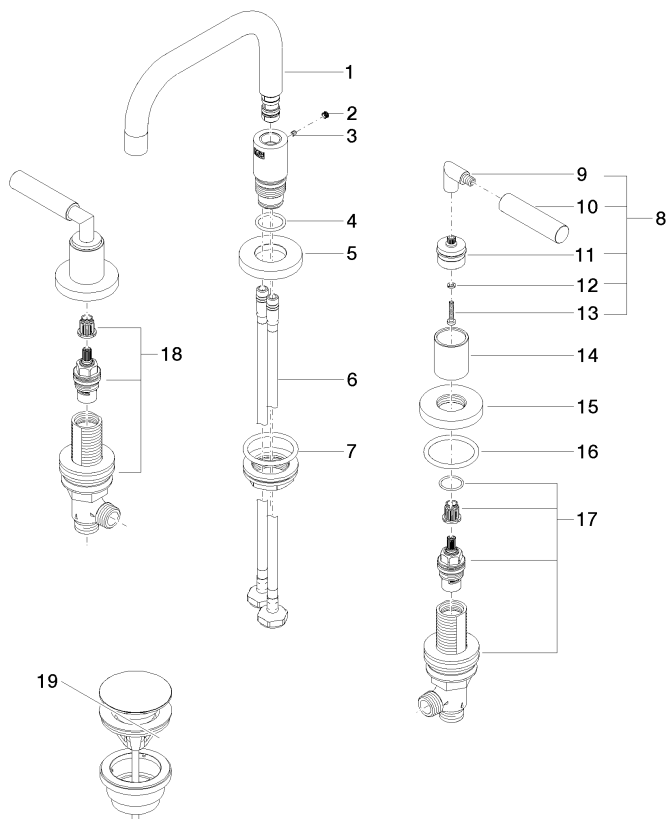

TARA Three-hole basin mixer with pop-up waste - Brushed Champagne (22kt Gold)

TARA

20 705 882

- 166mm projection
- pivotable spout 360°
- circular, air-enriched flow
- height of mixer 145 mm
- height up to aerator 65 mm
- hole diameter valve 32 mm
- hole diameter spout 35 mm
- rosette Ø 55 mm
- 2x screw-in M 10 x 1 pressure hose, leak-tested
- max. flow 5.7 l/min
- lead-free
- This product can help a building meet the requirements of Green Building Rating Systems, e.g. LEED®, BREEAM®, DGNB

Flow rate chart

Certificates

LGA_38417.

GDV_0400289.

WRAS_2303029.

TARA Three-hole basin mixer with pop-up waste - Brushed Champagne (22kt Gold)

TARA

20 705 882
Parts for other
finishes can be found
here: [Chrome](#)

TARA Three-hole basin mixer with pop-up waste - Brushed Champagne (22kt Gold)

TARA

20 705 882

Spare parts list

No.	Item Number	Name	Quantity used	Delivery time
1	90 28 22 370 00-46	spout	1	30
2	90 31 20 109 00 90	plug	1	2
3	09 31 11 099 90	pin	1	2
4	09 14 10 015 90	seal	1	2
5	09 28 10 140-46	ring	1	60
6	04 30 04 019 00 90	hose	2	2
7	04 23 10 009 02 90	fixing set	1	2
8	04 20 88 052 10-46	handle	2	60
9	04 18 20 022 00-46	angle	2	-
Spare part can no longer be ordered, please order the replacement item				
10	09 20 88 052-46	handle	2	30
11	90 12 12 219 00-46	base	2	30
12	90 30 11 029 00 90	disc	2	2
13	90 30 30 075 00 90	screw	2	2
14	09 21 02 140-46	sleeve	2	60
15	09 27 89 105-46	rosette	2	60
16	90 14 10 043 00 90	seal	2	2
17	90 17 11 040 50 90	side panel	1	2
18	90 17 11 040 51 90	side panel	1	2
19	10 125 970-46	Basin Waste with push fastening 1 1/4" - Brushed Champagne (22kt Gold)	1	30