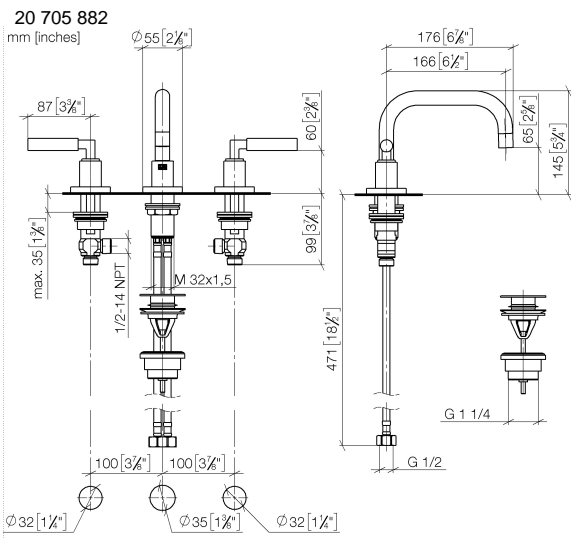

TARA Three-hole basin mixer with pop-up waste - Brushed Champagne (22kt Gold)

TARA

20 705 882

- 166mm projection
- pivotable spout 360°
- circular, air-enriched flow
- height of mixer 145 mm
- height up to aerator 65 mm
- hole diameter valve 32 mm
- hole diameter spout 35 mm
- rosette Ø 55 mm
- 2x screw-in M 10 x 1 pressure hose, leak-tested
- max. flow 5.7 l/min
- lead-free
- This product can help a building meet the requirements of Green Building Rating Systems, e.g. LEED®, BREEAM®, DGNB

Only suitable for basins with an overflow.

	Brushed Champagne (22kt Gold)	20 705 882-46
	Chrome	20 705 882-00
	Brushed Platinum	20 705 882-06
	Platinum	20 705 882-08
	Dark Chrome	20 705 882-19
	Brushed Durabronze (23kt Gold)	20 705 882-28
	Matte Black	20 705 882-33
	Champagne (22kt Gold)	20 705 882-47
	Brushed Chrome	20 705 882-93
	Brushed Dark Platinum	20 705 882-99

Flow rate chart

Certificates

LGA_38417.

GDV_0400289.

WRAS_2303029.

TARA Three-hole basin mixer with pop-up waste - Brushed Champagne (22kt Gold)

TARA

20 705 882
Parts for other
finishes can be found
here: [Chrome](#)

TARA Three-hole basin mixer with pop-up waste - Brushed Champagne (22kt Gold)

TARA

20 705 882

Spare parts list

No.	Item Number	Name	Quantity used	Delivery time
1	90 28 22 370 00-46	spout	1	30
2	90 31 20 109 00 90	plug	1	2
3	09 31 11 099 90	pin	1	2
4	09 14 10 015 90	seal	1	2
5	09 28 10 140-46	ring	1	60
6	04 30 04 019 00 90	hose	2	2
7	04 23 10 009 02 90	fixing set	1	2
8	04 20 88 052 10-46	handle	2	60
9	04 18 20 022 00-46	angle	2	-
Spare part can no longer be ordered, please order the replacement item				
10	09 20 88 052-46	handle	2	30
11	90 12 12 219 00-46	base	2	30
12	90 30 11 029 00 90	disc	2	2
13	90 30 30 075 00 90	screw	2	2
14	09 21 02 140-46	sleeve	2	60
15	09 27 89 105-46	rosette	2	60
16	90 14 10 043 00 90	seal	2	2
17	90 17 11 040 50 90	side panel	1	2
18	90 17 11 040 51 90	side panel	1	2
19	10 125 970-46	Basin Waste with push fastening 1 1/4" - Brushed Champagne (22kt Gold)	1	30